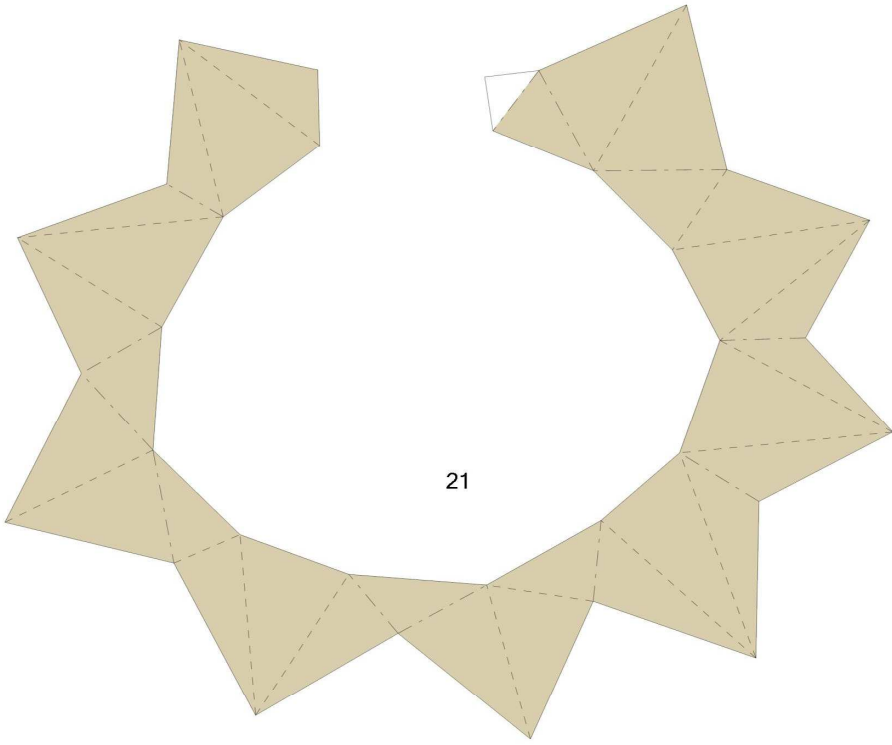

Mimikyū

By Brandon

Build by LuLS

Paper Pokés
www.pokemonpapercraft.net

25

24

26

OPTIONAL SHADOW ARM