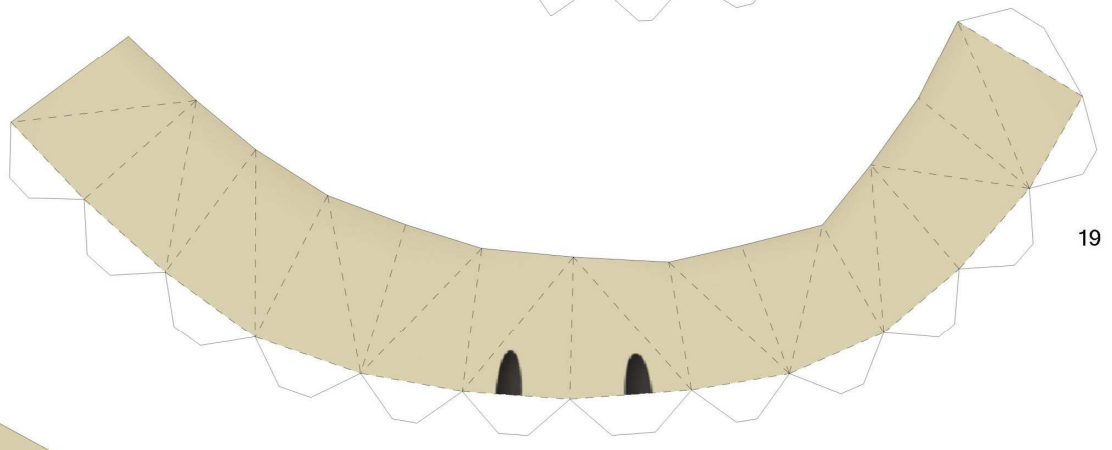

Mimikyū

By Brandon

Build by LuLS

Paper Pokés
www.pokemonpapercraft.net

25

24

26

OPTIONAL SHADOW ARM